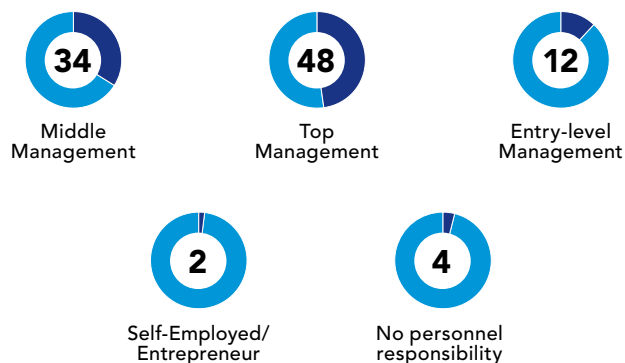

MANAGEMENT LEVEL (%)