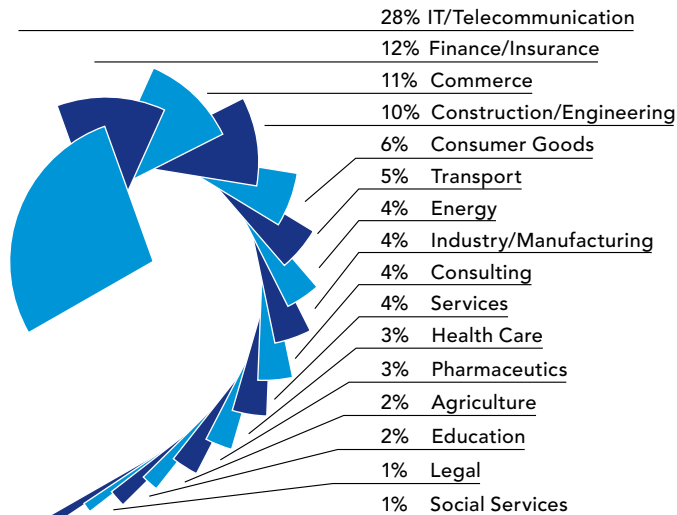

Executive MBA Bucharest Student Profile*

AVERAGE CLASS PROFILE

MANAGEMENT LEVEL (%)

NATIONALITY

JOB FUNCTION

INDUSTRY SECTOR

* based on last 3 intakes