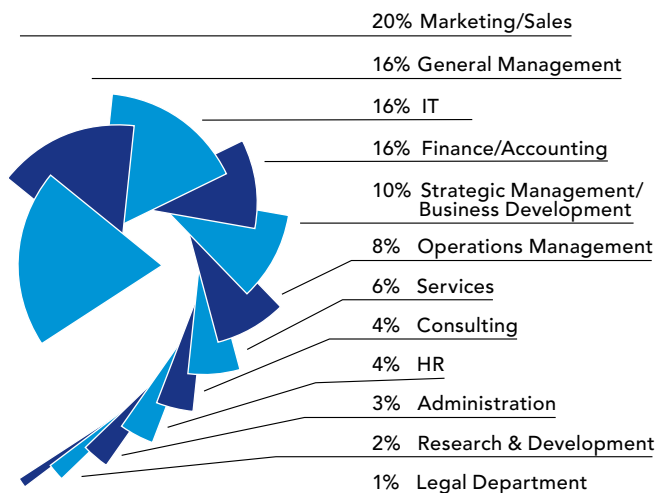

JOB FUNCTION