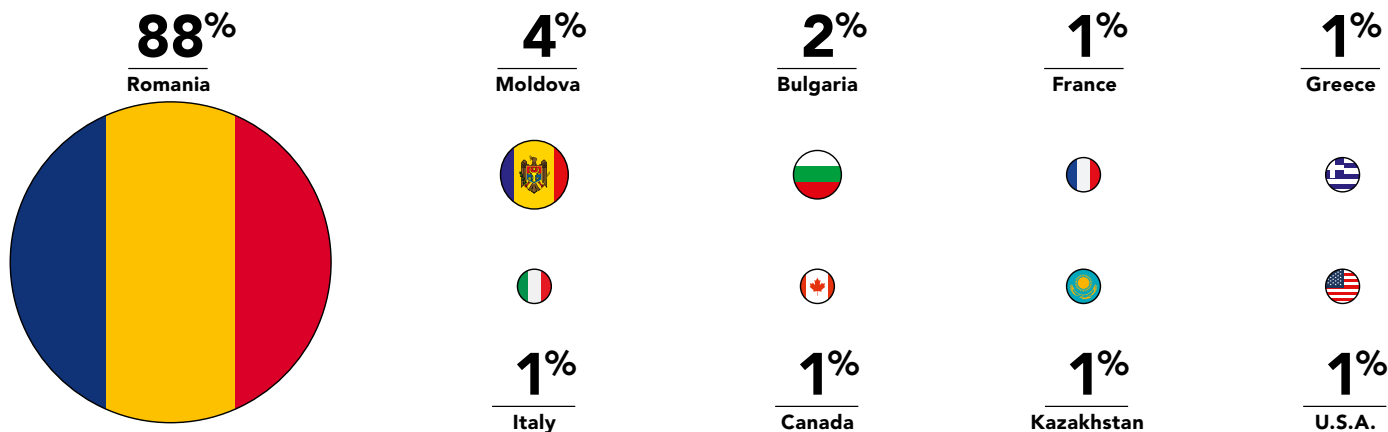

Executive MBA Bucharest Student Profile*

AVERAGE CLASS PROFILE

MANAGEMENT LEVEL (%)

NATIONALITY

JOB FUNCTION

INDUSTRY SECTOR

* based on last 3 intakes