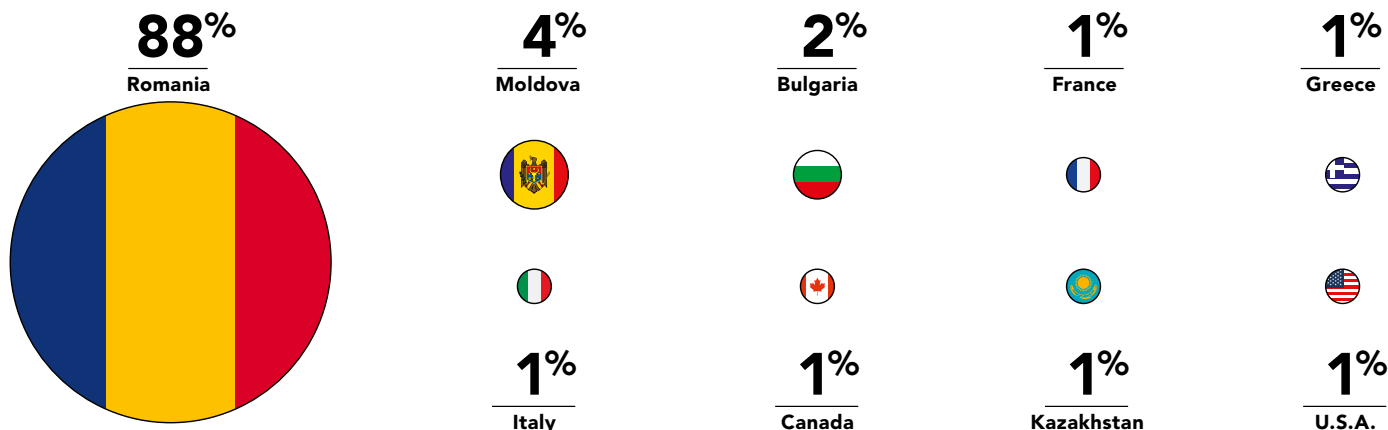

# Executive MBA Bucharest Student Profile\*

## MANAGEMENT LEVEL (%)

## NATIONALITY