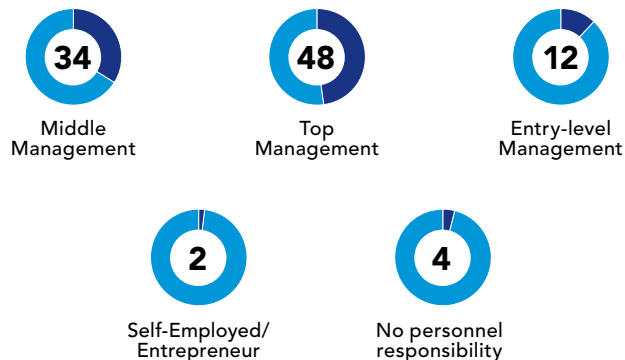

Executive MBA Bucharest Student Profile*

AVERAGE CLASS PROFILE

MANAGEMENT LEVEL (%)

NATIONALITY

JOB FUNCTION

INDUSTRY SECTOR

* based on last 3 intakes