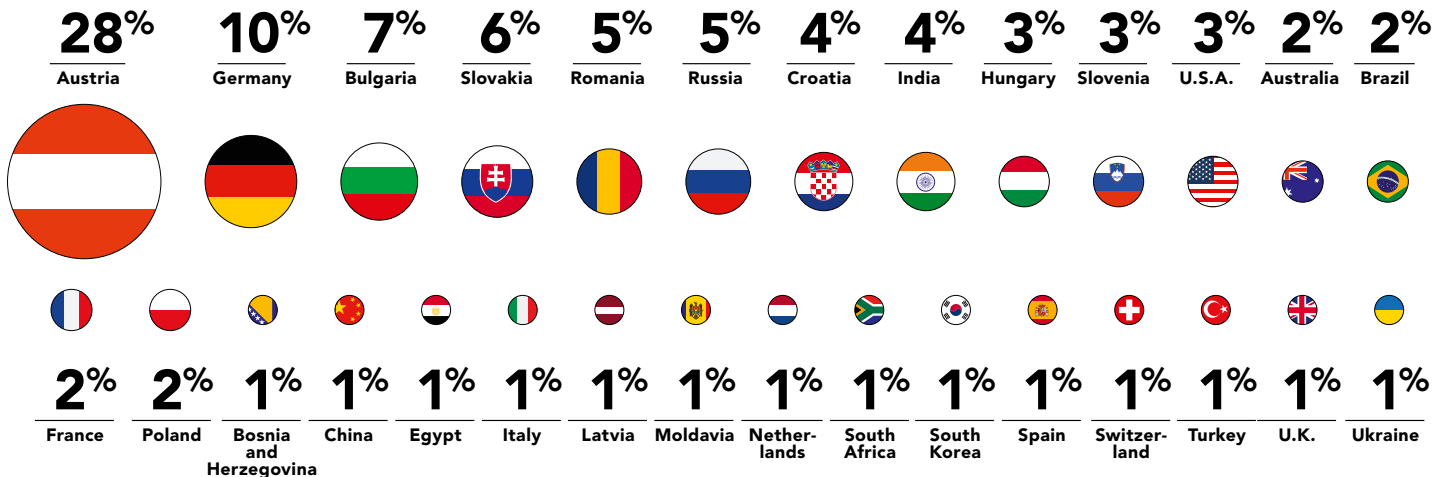

Global Executive MBA Student Profile

AVERAGE CLASS PROFILE

MANAGEMENT LEVEL (%)

NATIONALITY

JOB FUNCTION

INDUSTRY SECTOR

Based on last 3 intakes.