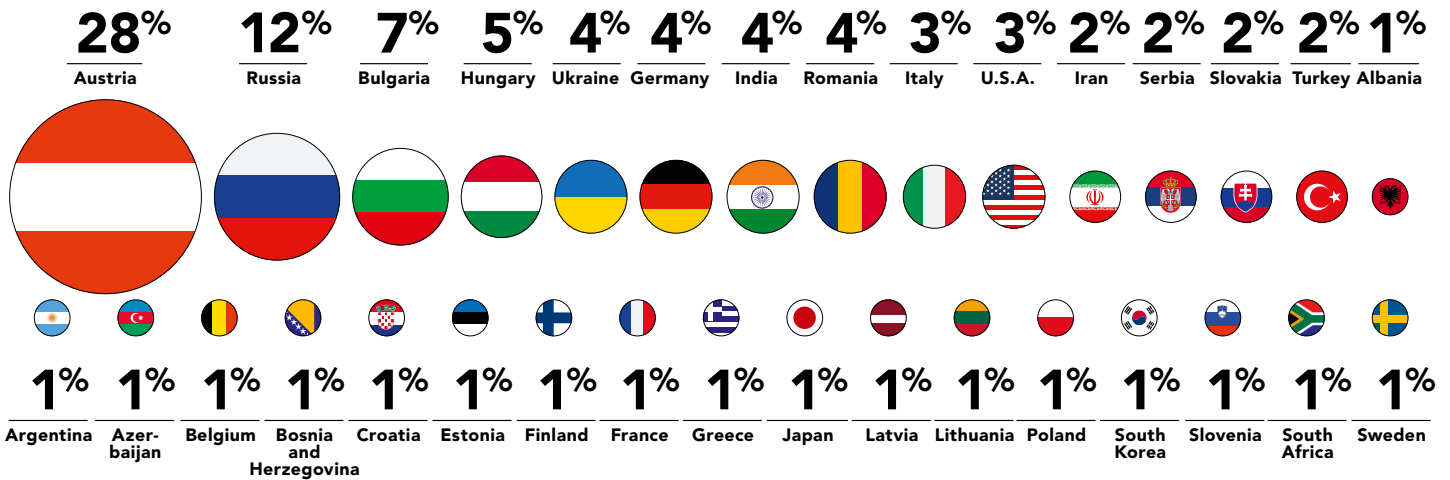

Global Executive MBA Student Profile*

AVERAGE CLASS PROFILE

MANAGEMENT LEVEL (%)

NATIONALITY

JOB FUNCTION

INDUSTRY SECTOR

* based on last 3 intakes