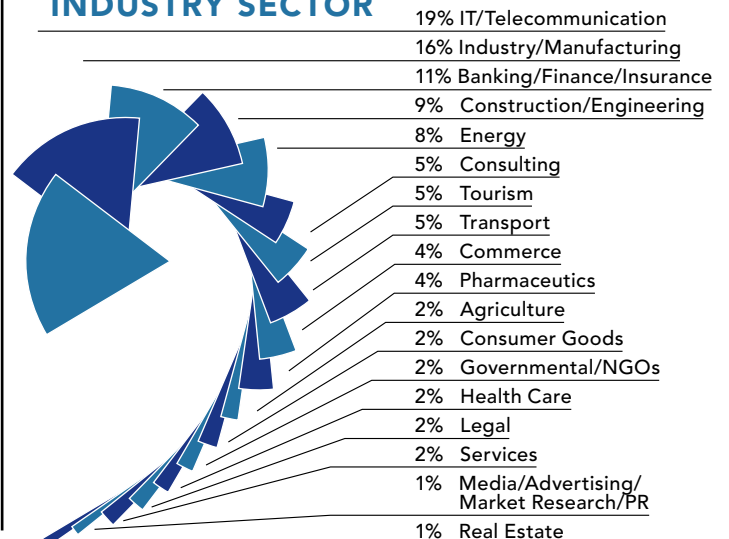

Global Executive MBA Student Profile

AVERAGE CLASS PROFILE

MANAGEMENT LEVEL (%)

NATIONALITY

JOB FUNCTION

INDUSTRY SECTOR

Based on last 3 intakes.