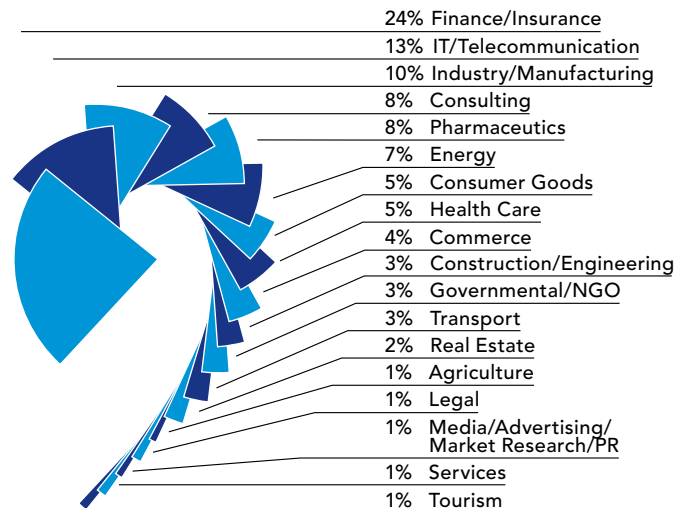

Global Executive MBA Student Profile*

AVERAGE CLASS PROFILE

MANAGEMENT LEVEL (%)

NATIONALITY

JOB FUNCTION

INDUSTRY SECTOR

* based on last 3 intakes