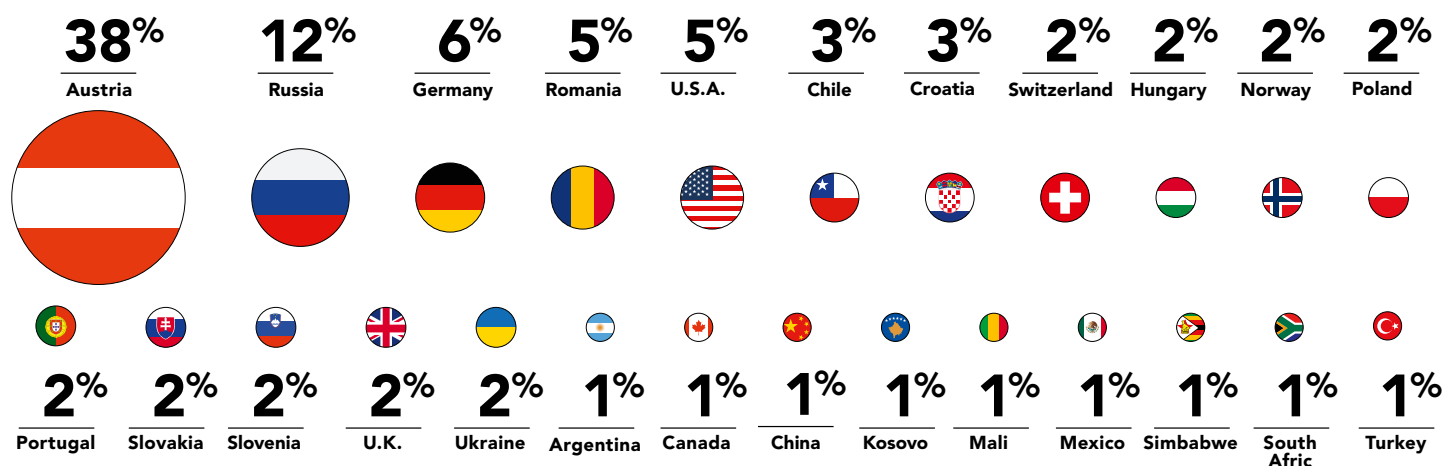

AVERAGE CLASS PROFILE

MANAGEMENT LEVEL (%)

NATIONALITY

JOB FUNCTION

INDUSTRY SECTOR

Based on last 3 intakes.