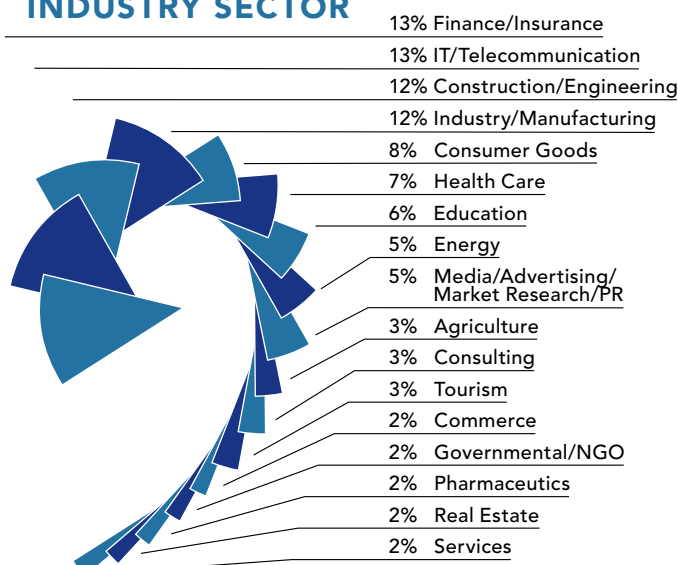

AVERAGE CLASS PROFILE

MANAGEMENT LEVEL (%)

NATIONALITY

JOB FUNCTION

INDUSTRY SECTOR

Based on last 3 intakes.