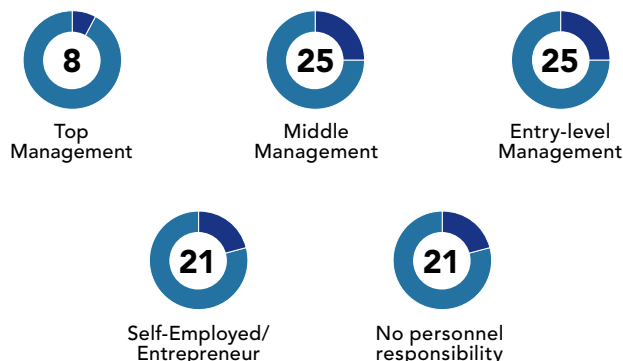

AVERAGE CLASS PROFILE

MANAGEMENT LEVEL (%)

NATIONALITY

JOB FUNCTION

INDUSTRY SECTOR

Based on last 3 intakes.