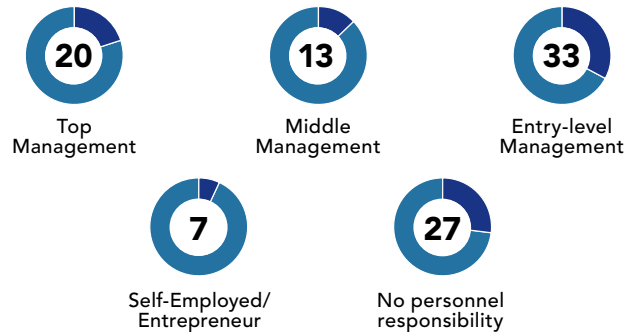

Executive MBA Energy Management Student Profile

AVERAGE CLASS PROFILE

MANAGEMENT LEVEL (%)

NATIONALITY

JOB FUNCTION

INDUSTRY SECTOR

Based on last 3 intakes.