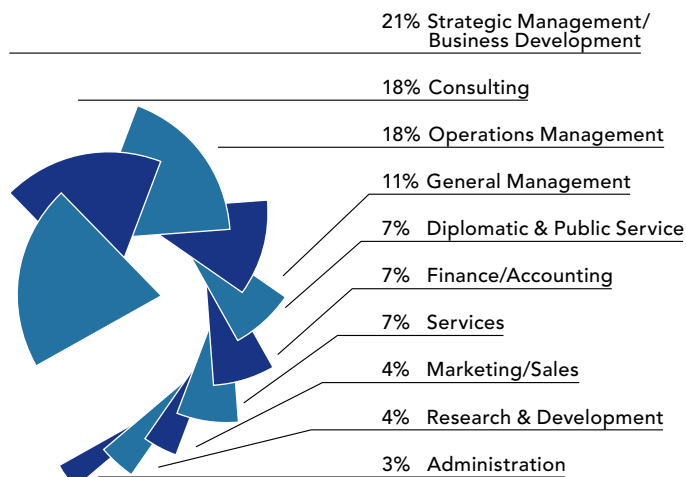

Executive MBA Energy Management Student Profile

AVERAGE CLASS PROFILE

MANAGEMENT LEVEL (%)

NATIONALITY

JOB FUNCTION

INDUSTRY SECTOR

Based on last 3 intakes.