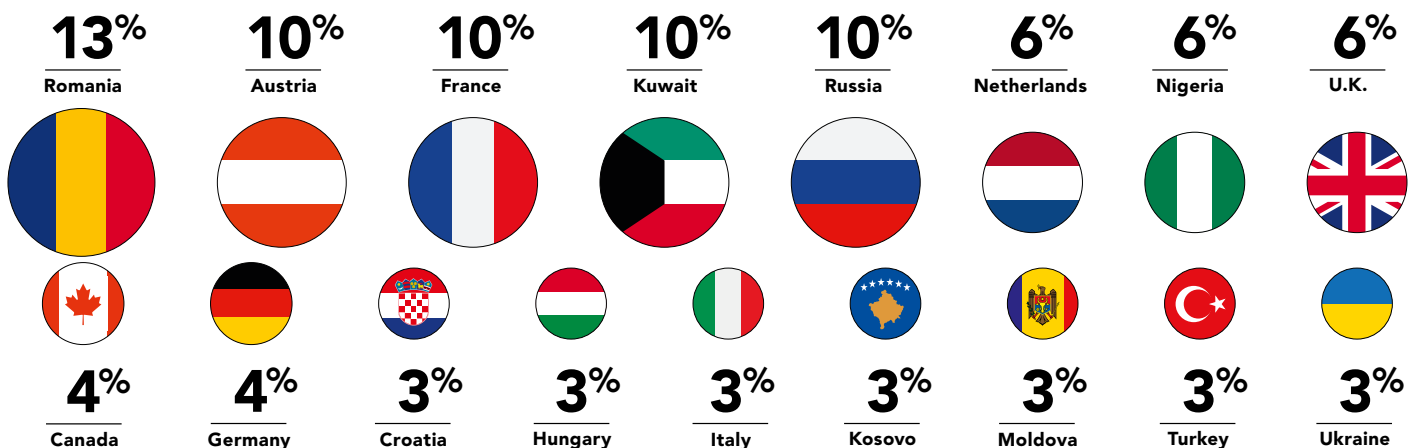

Executive MBA Energy Management Student Profile

AVERAGE CLASS PROFILE

MANAGEMENT LEVEL (%)

NATIONALITY

JOB FUNCTION

INDUSTRY SECTOR

Based on last 3 intakes.