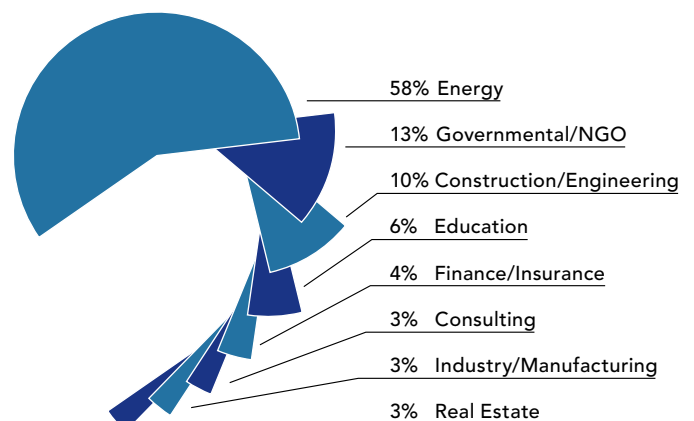

Executive MBA Energy Management Student Profile

AVERAGE CLASS PROFILE

MANAGEMENT LEVEL (%)

NATIONALITY

JOB FUNCTION

INDUSTRY SECTOR

Based on last 3 intakes.