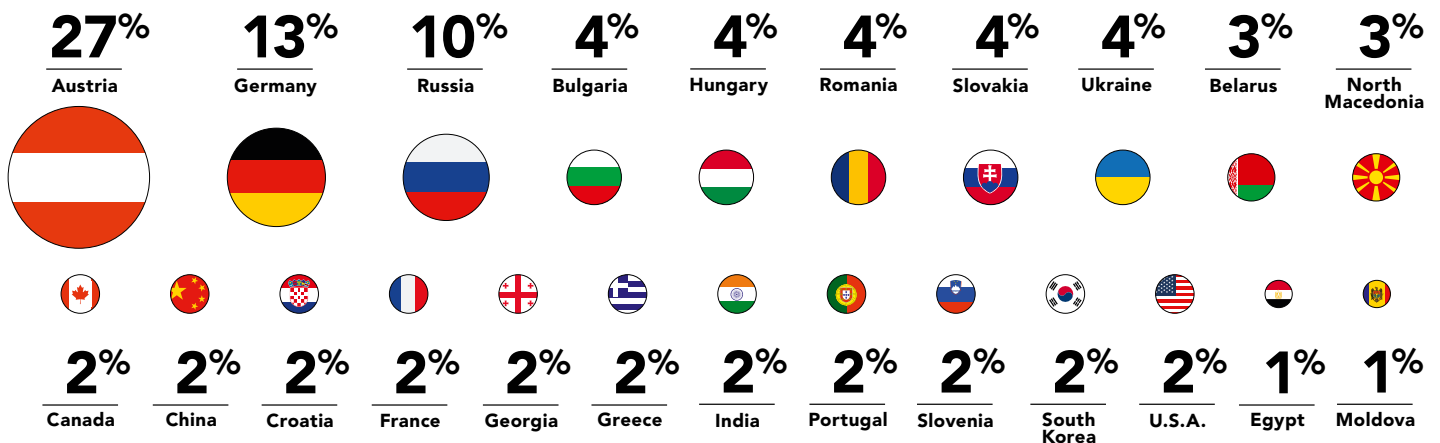

Executive MBA Finance Student Profile

AVERAGE CLASS PROFILE

MANAGEMENT LEVEL (%)

NATIONALITY

JOB FUNCTION

INDUSTRY SECTOR

Based on last 3 intakes