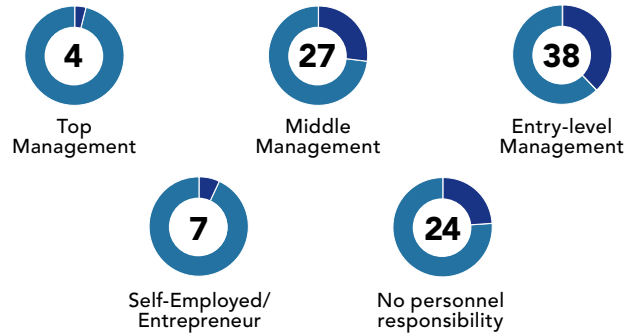

MBA Marketing & Sales Student Profile

AVERAGE CLASS PROFILE

MANAGEMENT LEVEL (%)

NATIONALITY

JOB FUNCTION

INDUSTRY SECTOR

Based on last 3 intakes