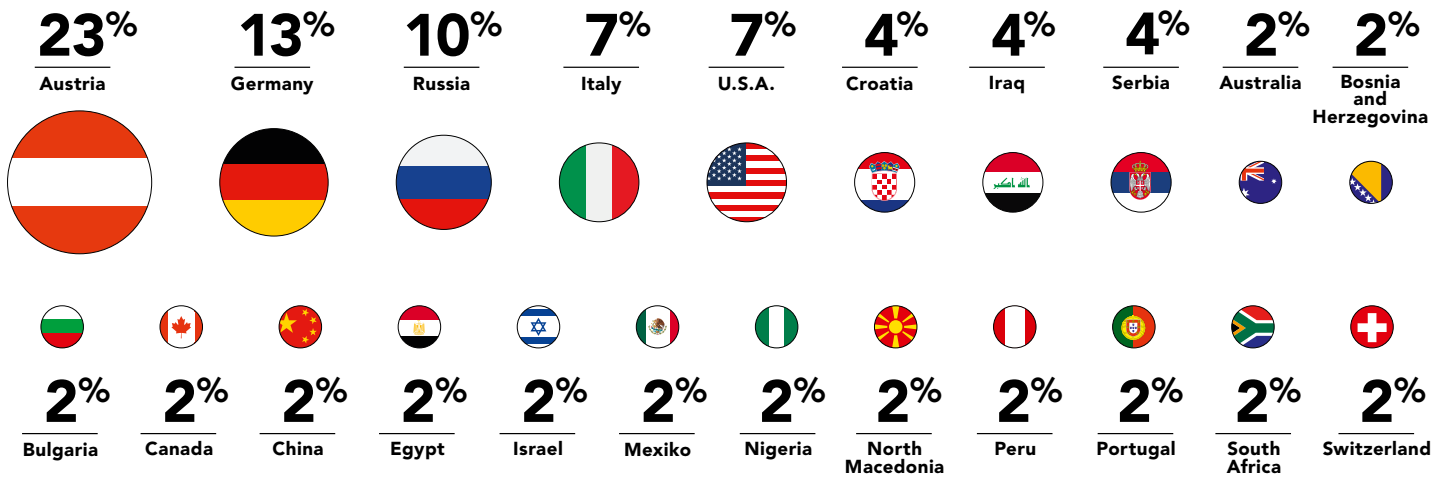

MBA Marketing & Sales Student Profile

AVERAGE CLASS PROFILE

MANAGEMENT LEVEL (%)

NATIONALITY

JOB FUNCTION

INDUSTRY SECTOR

Based on last 3 intakes