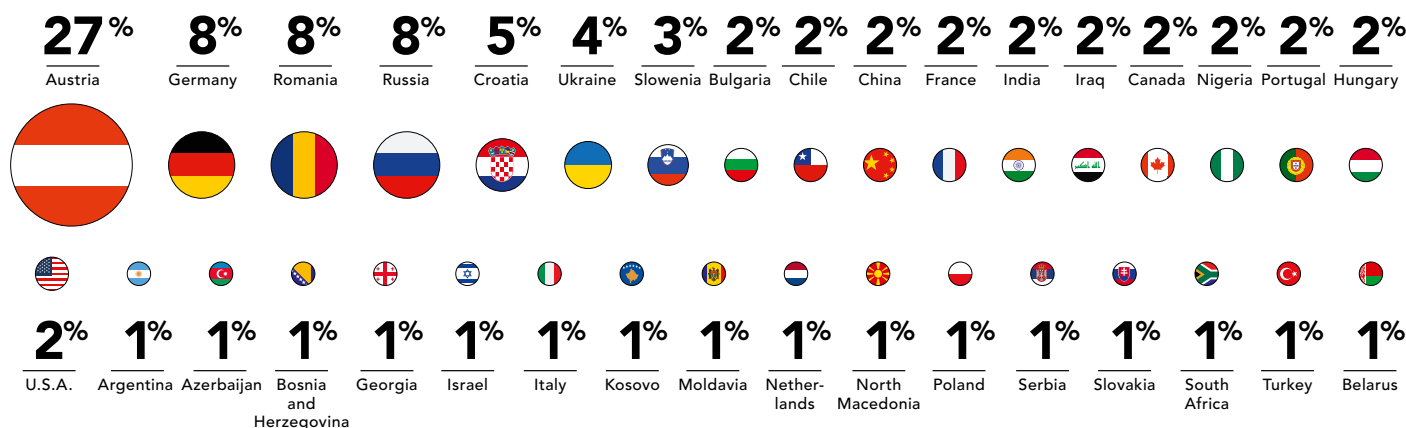

Executive MBA with Specialization Options Student Profile

AVERAGE CLASS PROFILE

MANAGEMENT LEVEL (%)

NATIONALITY

JOB FUNCTION

INDUSTRY SECTOR