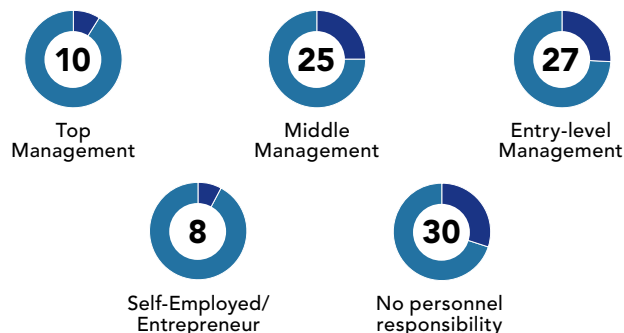

Executive MBA with Specialization Options Student Profile

AVERAGE CLASS PROFILE

MANAGEMENT LEVEL (%)

NATIONALITY

JOB FUNCTION

INDUSTRY SECTOR