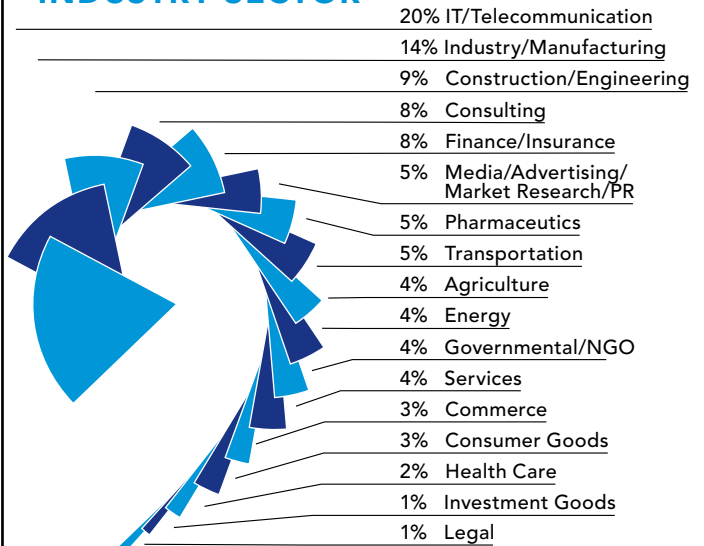

Professional MBA Entrepreneurship & Innovation Student Profile*

AVERAGE CLASS PROFILE

MANAGEMENT LEVEL (%)

NATIONALITY

JOB FUNCTION

INDUSTRY SECTOR

* based on last 3 intakes