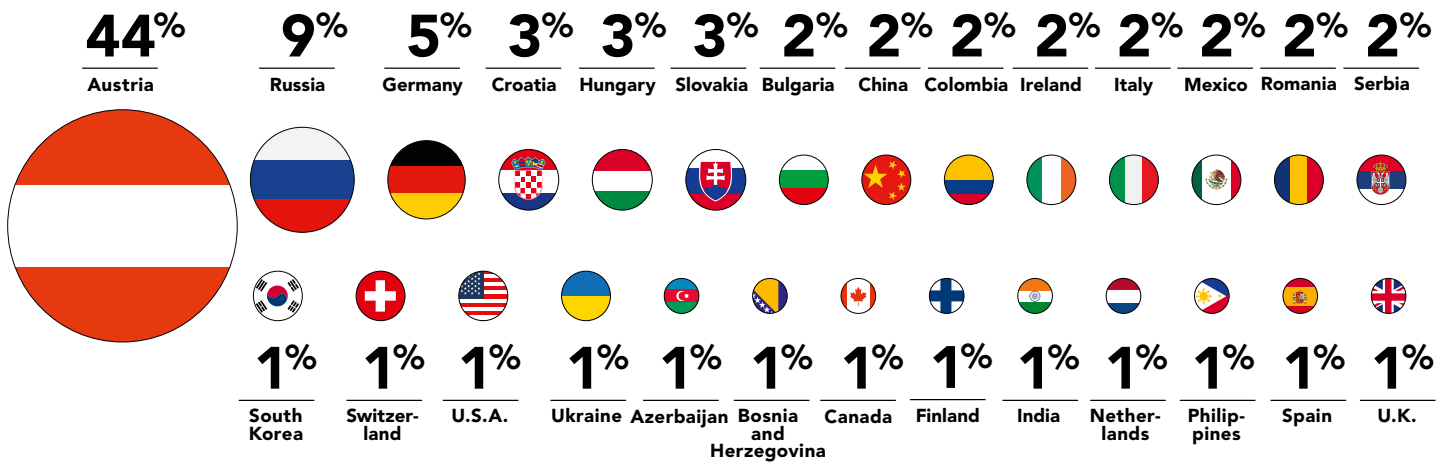

Professional MBA Entrepreneurship & Innovation Student Profile*

AVERAGE CLASS PROFILE

MANAGEMENT LEVEL (%)

NATIONALITY

JOB FUNCTION

INDUSTRY SECTOR

* based on last 3 intakes