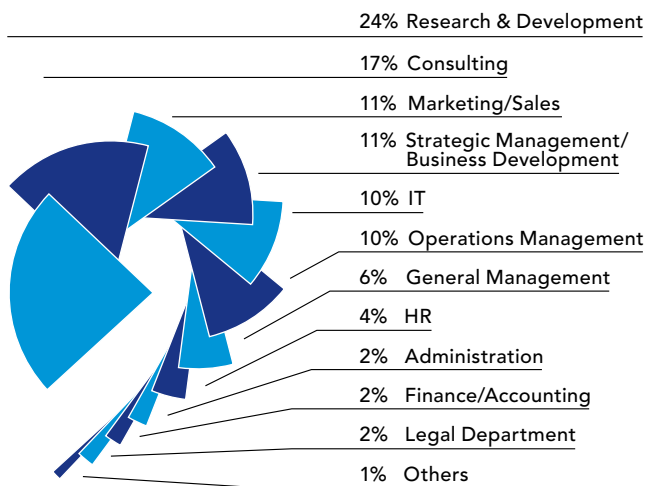

Professional MBA Entrepreneurship & Innovation Student Profile*

AVERAGE CLASS PROFILE

MANAGEMENT LEVEL (%)

NATIONALITY

JOB FUNCTION

INDUSTRY SECTOR

* based on last 3 intakes