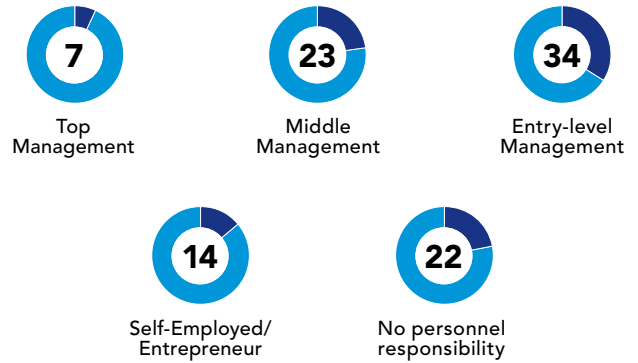

Professional MBA Entrepreneurship & Innovation Student Profile*

AVERAGE CLASS PROFILE

MANAGEMENT LEVEL (%)

NATIONALITY

JOB FUNCTION

INDUSTRY SECTOR

* based on last 3 intakes