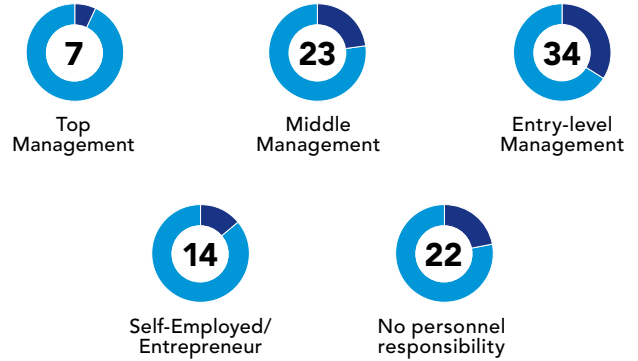

Professional MBA Entrepreneurship & Innovation Student Profile*

AVERAGE CLASS PROFILE

MANAGEMENT LEVEL (%)

NATIONALITY

JOB FUNCTION

INDUSTRY SECTOR

* based on last 3 intakes