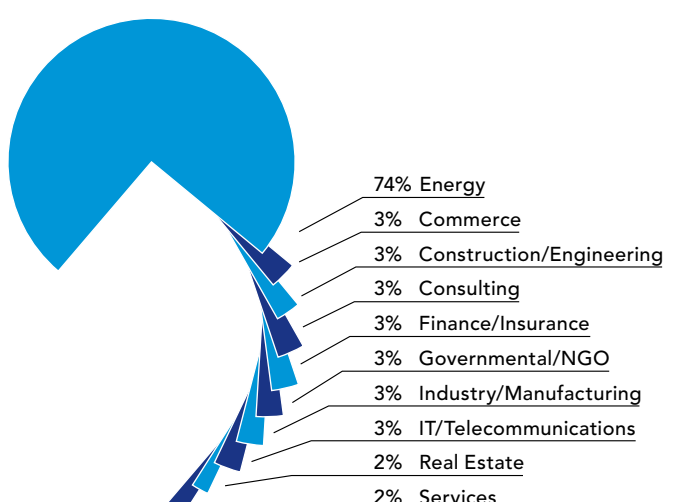

Professional MBA Energy Management Student Profile*

AVERAGE CLASS PROFILE

MANAGEMENT LEVEL (%)

NATIONALITY

JOB FUNCTION

INDUSTRY SECTOR

* based on last 3 intakes