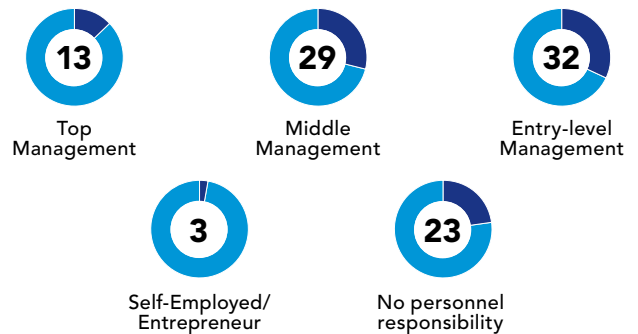

Professional MBA Energy Management Student Profile*

AVERAGE CLASS PROFILE

MANAGEMENT LEVEL (%)

NATIONALITY

JOB FUNCTION

INDUSTRY SECTOR

* based on last 3 intakes