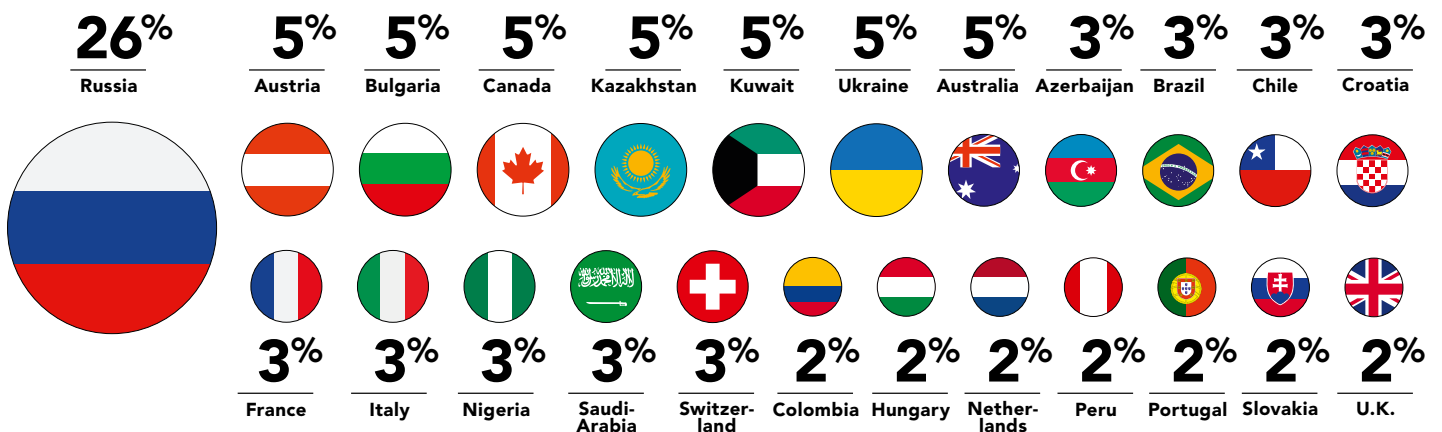

Professional MBA Energy Management Student Profile*

AVERAGE CLASS PROFILE

MANAGEMENT LEVEL (%)

NATIONALITY

JOB FUNCTION

INDUSTRY SECTOR

* based on last 3 intakes