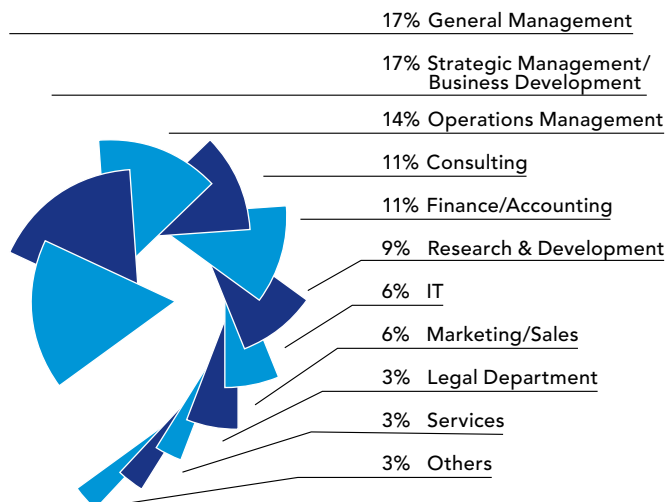

Professional MBA Energy Management Student Profile*

AVERAGE CLASS PROFILE

MANAGEMENT LEVEL (%)

NATIONALITY

JOB FUNCTION

INDUSTRY SECTOR

* based on last 3 intakes