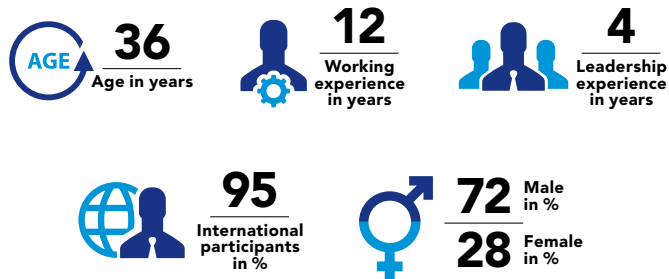

Professional MBA Energy Management Student Profile*

AVERAGE CLASS PROFILE

MANAGEMENT LEVEL (%)

NATIONALITY

JOB FUNCTION

INDUSTRY SECTOR

* based on last 3 intakes