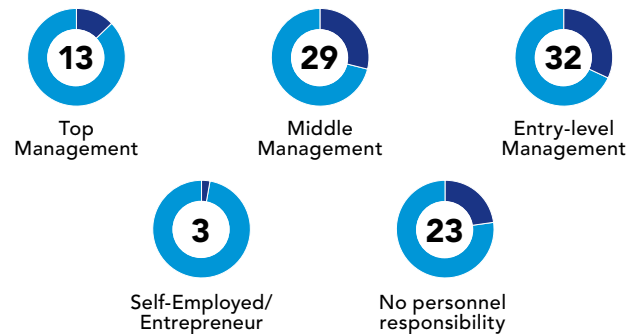

Professional MBA Energy Management Student Profile*

AVERAGE CLASS PROFILE

MANAGEMENT LEVEL (%)

NATIONALITY

JOB FUNCTION

INDUSTRY SECTOR

* based on last 3 intakes