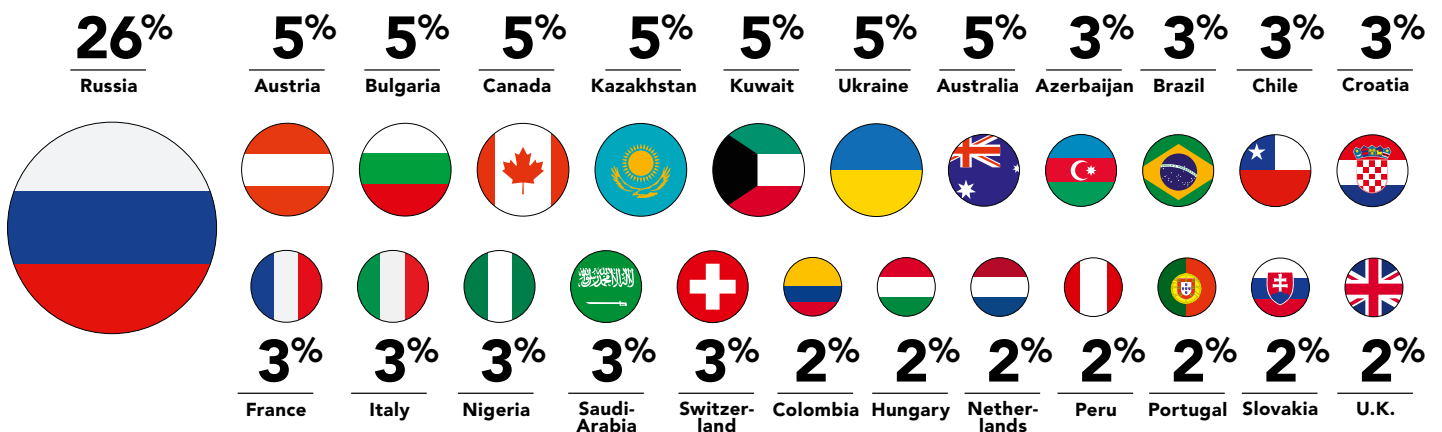

Professional MBA Energy Management Student Profile*

AVERAGE CLASS PROFILE

MANAGEMENT LEVEL (%)

NATIONALITY

JOB FUNCTION

INDUSTRY SECTOR

* based on last 3 intakes