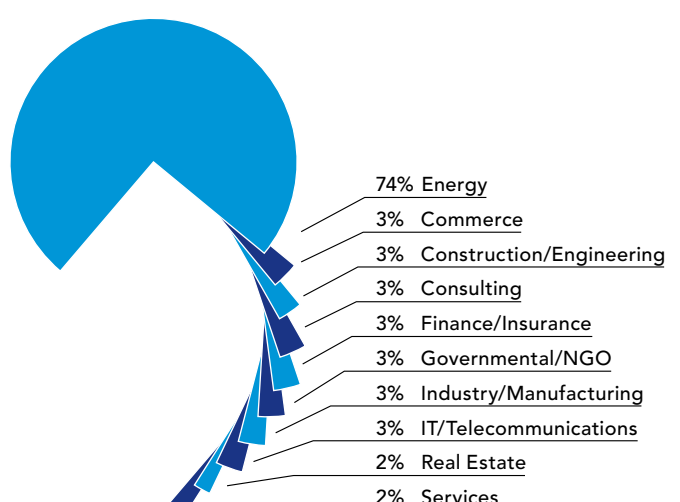

Professional MBA Energy Management Student Profile*

AVERAGE CLASS PROFILE

MANAGEMENT LEVEL (%)

NATIONALITY

JOB FUNCTION

INDUSTRY SECTOR

* based on last 3 intakes