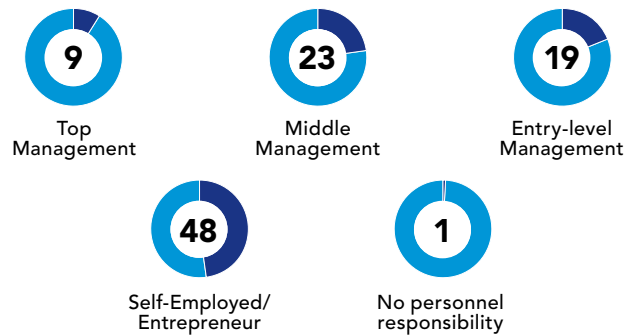

Professional MBA Finance Student Profile*

AVERAGE CLASS PROFILE

MANAGEMENT LEVEL (%)

NATIONALITY

JOB FUNCTION

INDUSTRY SECTOR

* based on last 3 intakes