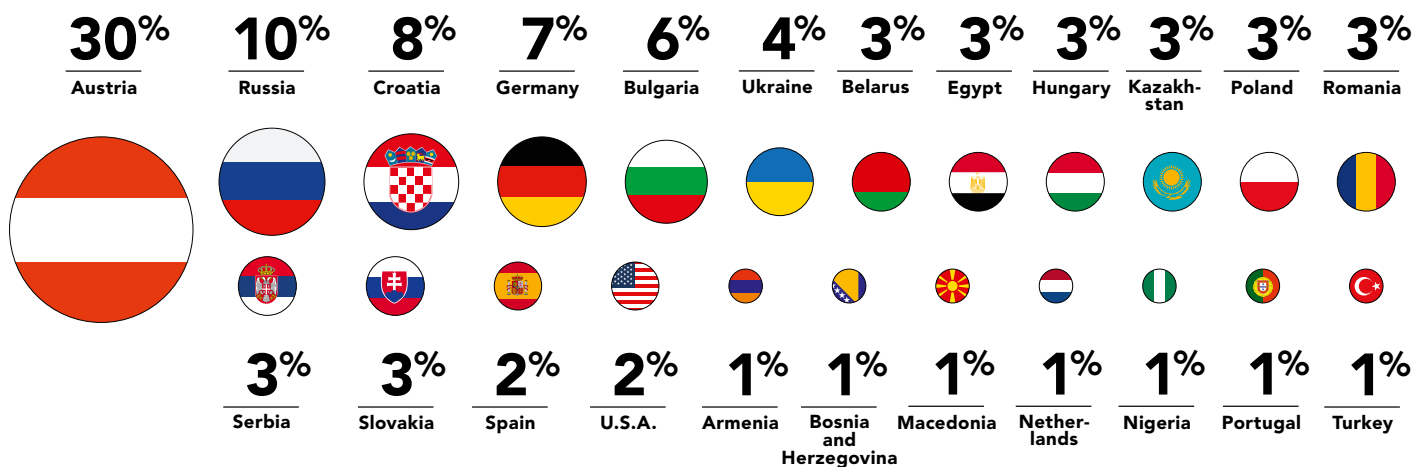

Professional MBA Finance Student Profile*

AVERAGE CLASS PROFILE

MANAGEMENT LEVEL (%)

NATIONALITY

JOB FUNCTION

INDUSTRY SECTOR

* based on last 3 intakes