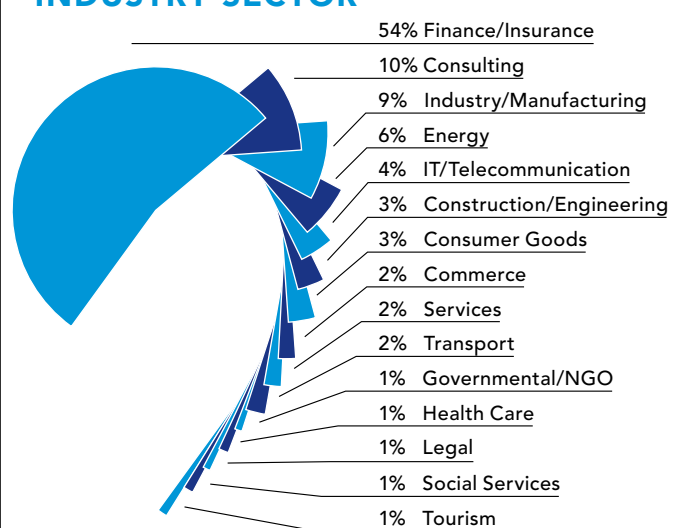

Professional MBA Finance Student Profile*

AVERAGE CLASS PROFILE

MANAGEMENT LEVEL (%)

NATIONALITY

JOB FUNCTION

INDUSTRY SECTOR

* based on last 3 intakes