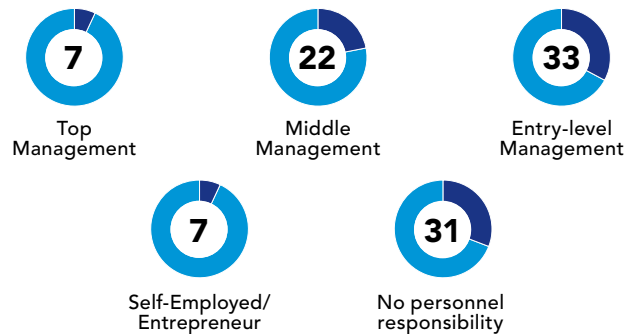

Professional MBA Marketing & Sales Student Profile*

AVERAGE CLASS PROFILE

MANAGEMENT LEVEL (%)

NATIONALITY

JOB FUNCTION

INDUSTRY SECTOR

* based on last 3 intakes