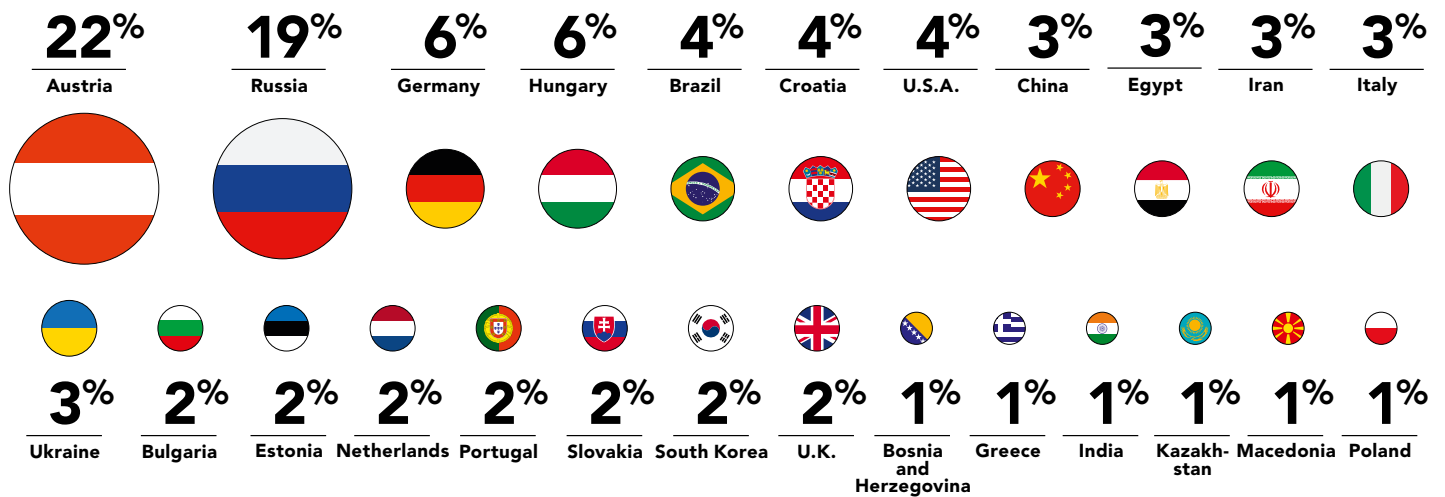

Professional MBA Marketing & Sales Student Profile*

AVERAGE CLASS PROFILE

MANAGEMENT LEVEL (%)

NATIONALITY

JOB FUNCTION

INDUSTRY SECTOR

* based on last 3 intakes