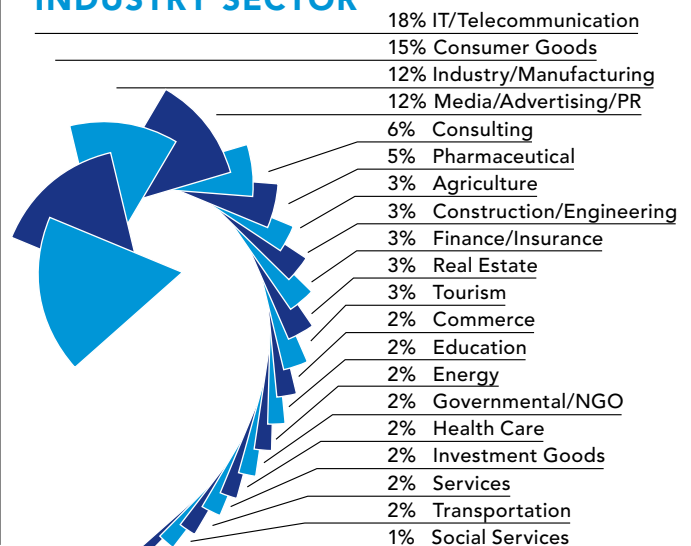

Professional MBA Marketing & Sales Student Profile*

AVERAGE CLASS PROFILE

MANAGEMENT LEVEL (%)

NATIONALITY

JOB FUNCTION

INDUSTRY SECTOR

* based on last 3 intakes