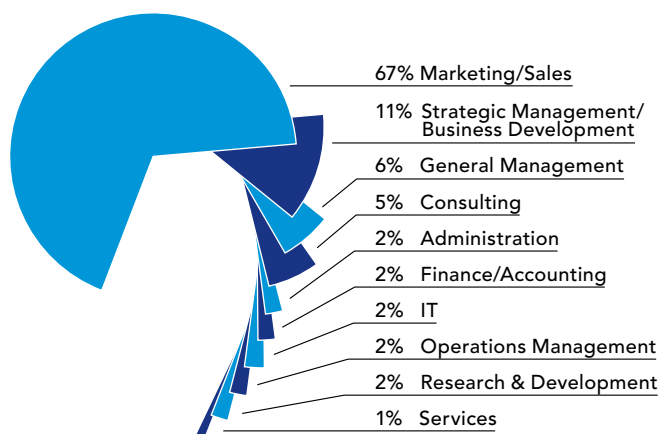

Professional MBA Marketing & Sales Student Profile*

AVERAGE CLASS PROFILE

MANAGEMENT LEVEL (%)

NATIONALITY

JOB FUNCTION

INDUSTRY SECTOR

* based on last 3 intakes