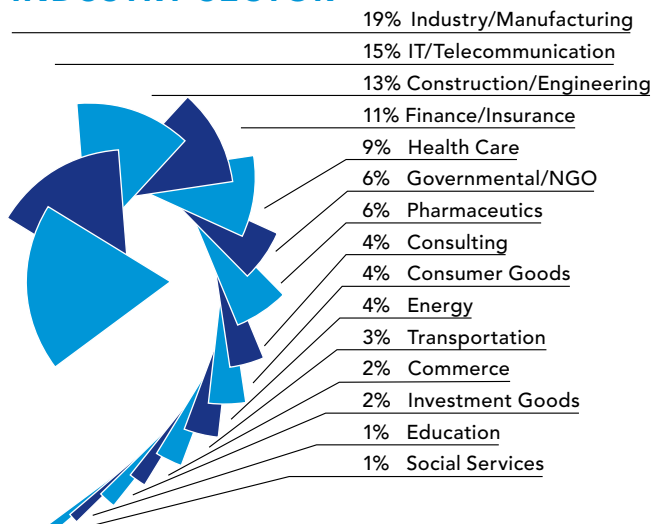

Professional MBA Project Management Student Profile*

AVERAGE CLASS PROFILE

MANAGEMENT LEVEL (%)

NATIONALITY

JOB FUNCTION

INDUSTRY SECTOR

* based on last 3 intakes