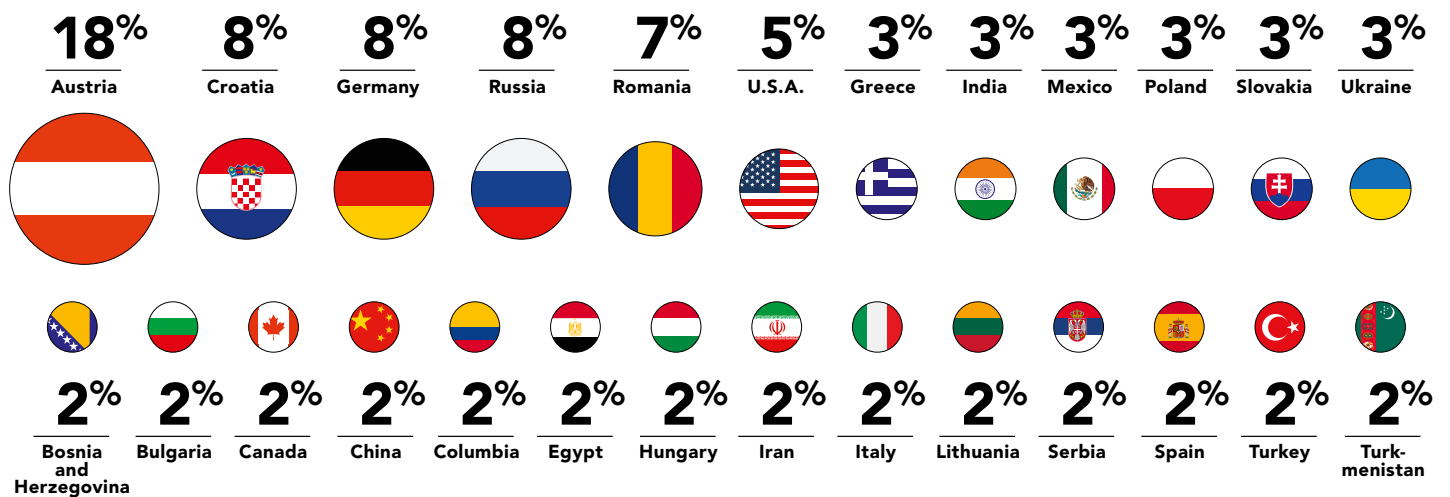

Professional MBA Project Management Student Profile*

AVERAGE CLASS PROFILE

MANAGEMENT LEVEL (%)

NATIONALITY

JOB FUNCTION

INDUSTRY SECTOR

* based on last 3 intakes