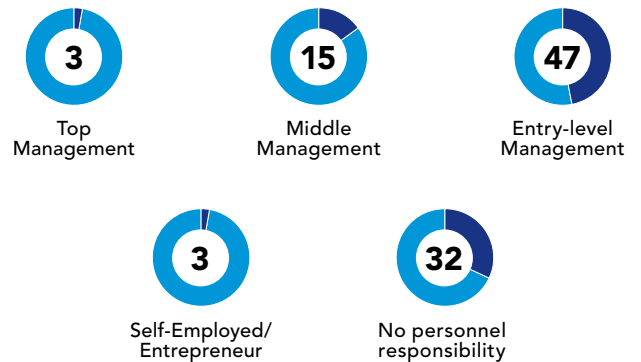

Professional MBA Project Management Student Profile*

AVERAGE CLASS PROFILE

MANAGEMENT LEVEL (%)

NATIONALITY

JOB FUNCTION

INDUSTRY SECTOR

* based on last 3 intakes