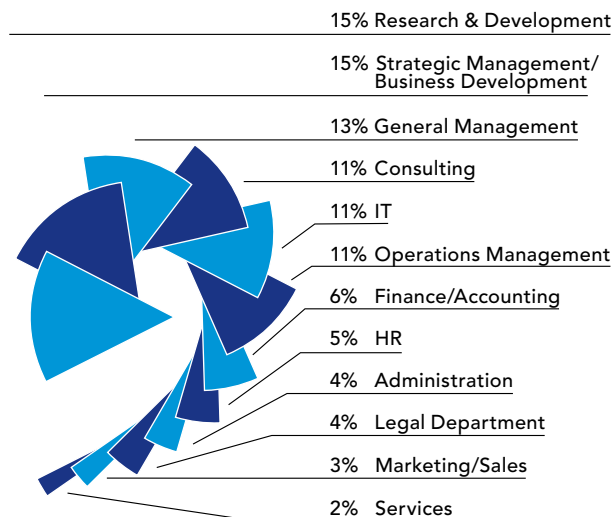

Professional MBA Project Management Student Profile*

AVERAGE CLASS PROFILE

MANAGEMENT LEVEL (%)

NATIONALITY

JOB FUNCTION

INDUSTRY SECTOR

* based on last 3 intakes