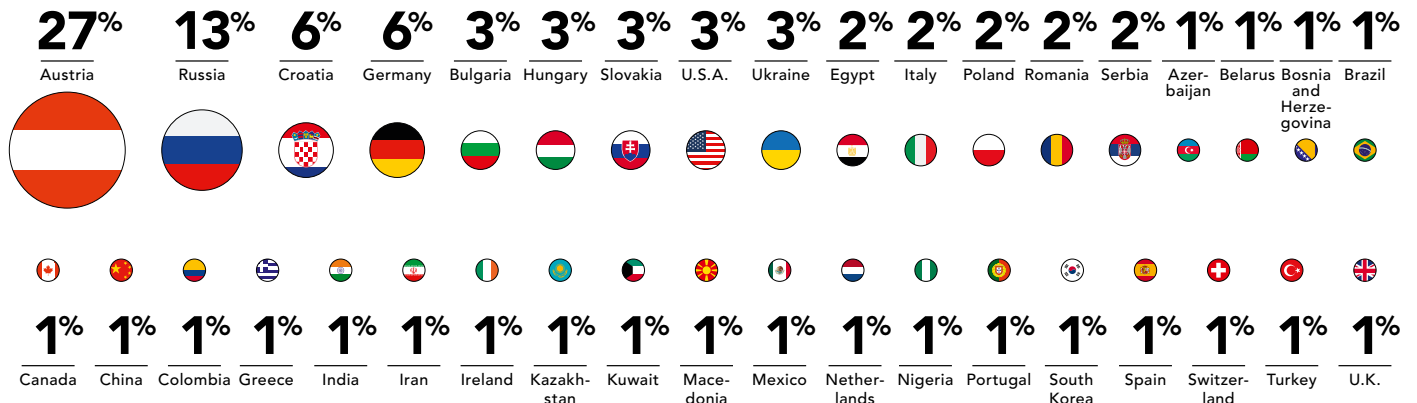

Professional MBA Student Profile*

AVERAGE CLASS PROFILE

MANAGEMENT LEVEL (%)

NATIONALITY

JOB FUNCTION

INDUSTRY SECTOR

* based on last 3 intakes