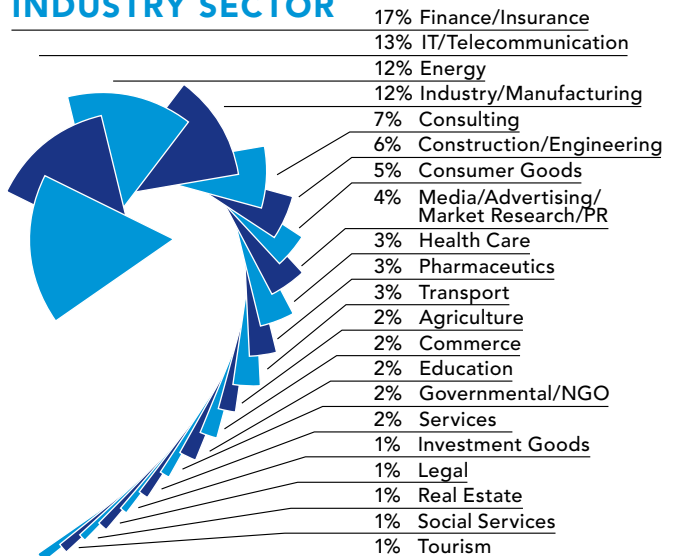

Professional MBA Student Profile*

AVERAGE CLASS PROFILE

MANAGEMENT LEVEL (%)

NATIONALITY

JOB FUNCTION

INDUSTRY SECTOR

* based on last 3 intakes