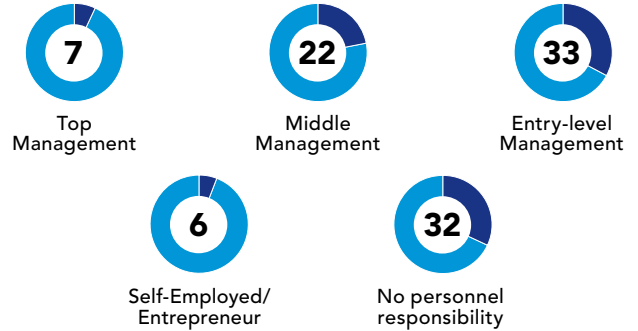

Professional MBA Student Profile*

AVERAGE CLASS PROFILE

MANAGEMENT LEVEL (%)

NATIONALITY

JOB FUNCTION

INDUSTRY SECTOR

* based on last 3 intakes